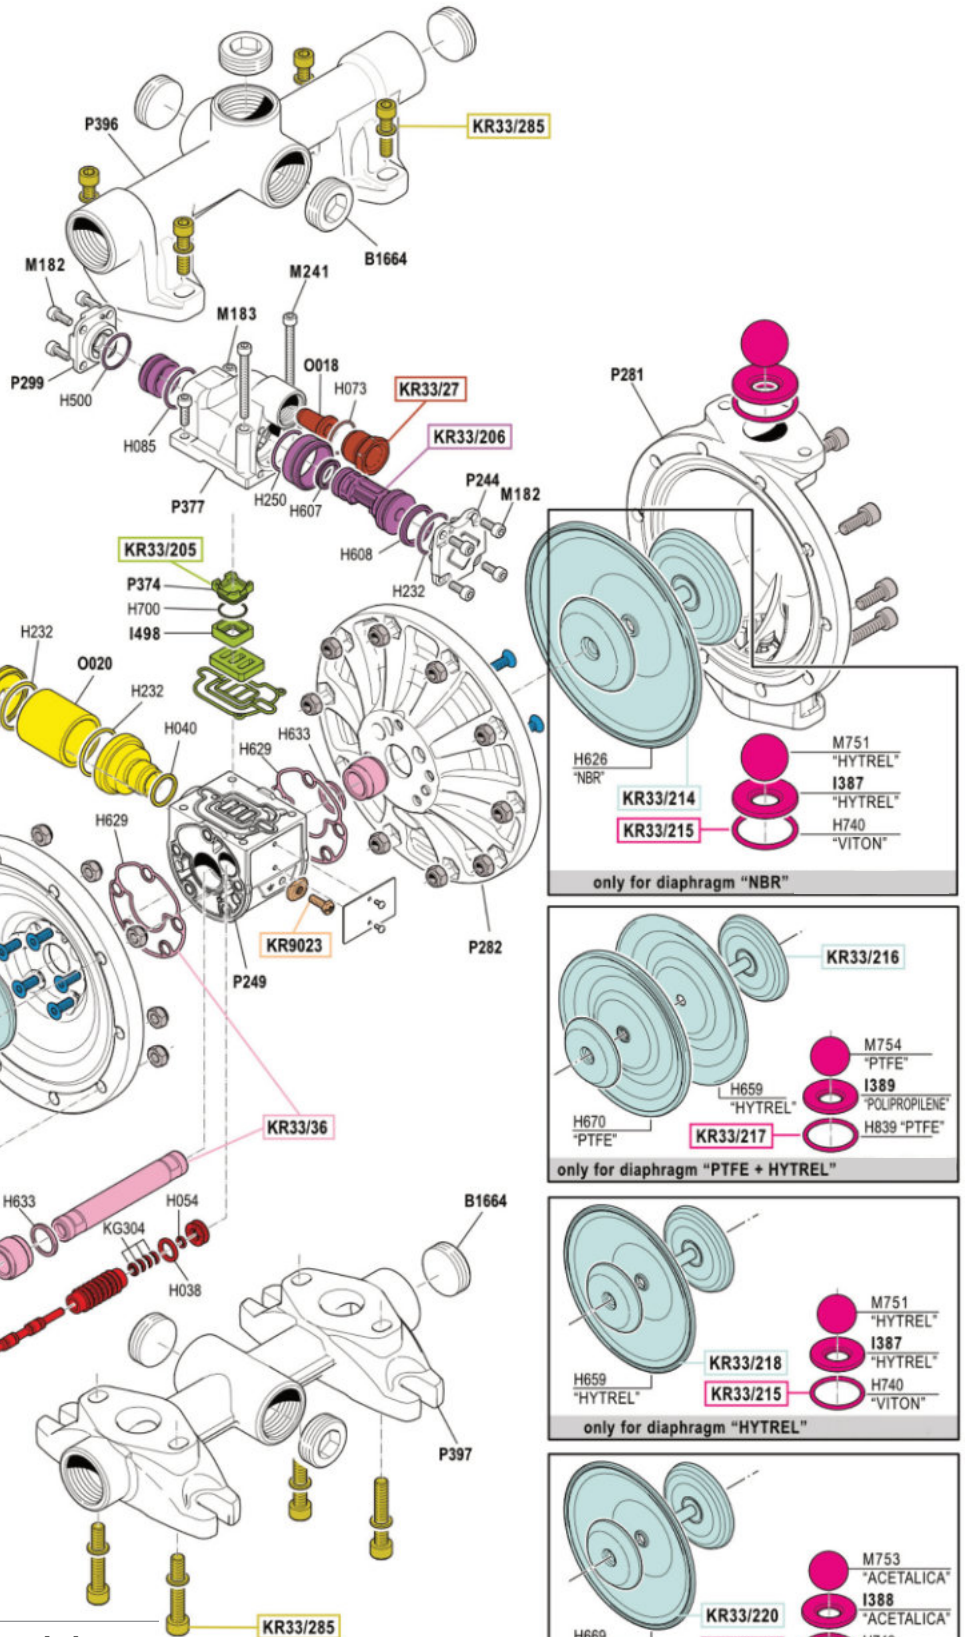

Ersatzteilliste Doppelmembranpumpen

Spare part list Double diaphragm pump

Pumpengehäuse / pump casing Aluminium

Membran / membranes

EPDM	7.450.100
Hytrell	7.450.110
NBR	7.450.120
Santoprene	7.450.130
PTFE + Hytrell	7.450.140

Ersatzteilliste Doppelmembranpumpen

Spare part list Double diaphragm pump

Ersatzteile, Set Spare parts, set	Art.Nr. Item-No	Menge Qty	Art.Nr. Item-No	Menge Qty
KR33/214 (NBR)	B1664	7	KR33/209 (air distributor gaskets kit)	1
KR33/216 (PTFE+Hytrel)	H700	1	KR33/234 (motor gaskets kit)	1
KR33/218 (Hytrel)	I498	1	KR33/224 (diaphragm + valve kit NBR)	1
KR33/220 (Santoprene)	M182	8	KR33/225 (diaphragm + valve kit Hytrel)	1
KR33/223 (EPDM)	M183	2	KR33/226 (diaphragm + valve kit PTFE+Hytrel)	1
KR33/215 (Hytrel/NBR)	M241	2	KR33/227 (diaphragm + valve kit EPDM)	1
KR33/217 (PTFE+Hytrel)	0018	1	KR33/228 (diaphragm + valve kit Santoprene)	1
KR33/221 (EPDM)	0020	1		
KR33/222 (Santoprene)	P244	1		
KR33/10	P249	1		
KR33/27	P281	2		
KR33/36	P282	2		
KR33/37	P299	1		
KR33/205	P374	1		
KR33/206	P377	1		
KR33/211	P396	1		
KR33/212	P397	1		
KR33/285	H626 (NBR)	2		
KR9023	H659 (Hytrel)	2		
	H660 (Santoprene)	2		
	H669 (EPDM)	2		
	H670 (PTFE)	2		
	H740 (Viton)	4		
	H839 (PTFE)	4		
	I387 (Hytrel)	4		
	I388 (Acetalica)	4		
	I389 (Polipropilene)	4		
	I446 (Santoprene)	4		
	M751 (Hytrel)	4		
	M753 (Acetalica)	4		
	M754 (PTFE)	4		
	M757 (Santoprene)	4		
			Art.Nr. Item-No	Menge Qty
			KS33/105 (NBR)	1
			includes KR33/209, KR33/234, KR33/224	
			KS33/106 (Hytrel)	1
			includes KR33/209, KR33/234, KR33/225	
			KS33/107 (PTFE+Hytrel)	1
			includes KR33/209, KR33/234, KR33/226	
			KS33/108 (EPDM)	1
			includes KR33/209, KR33/234, KR33/227	
			KS33/109 Santoprene)	1
			includes KR33/209, KR33/234, KR33/228	