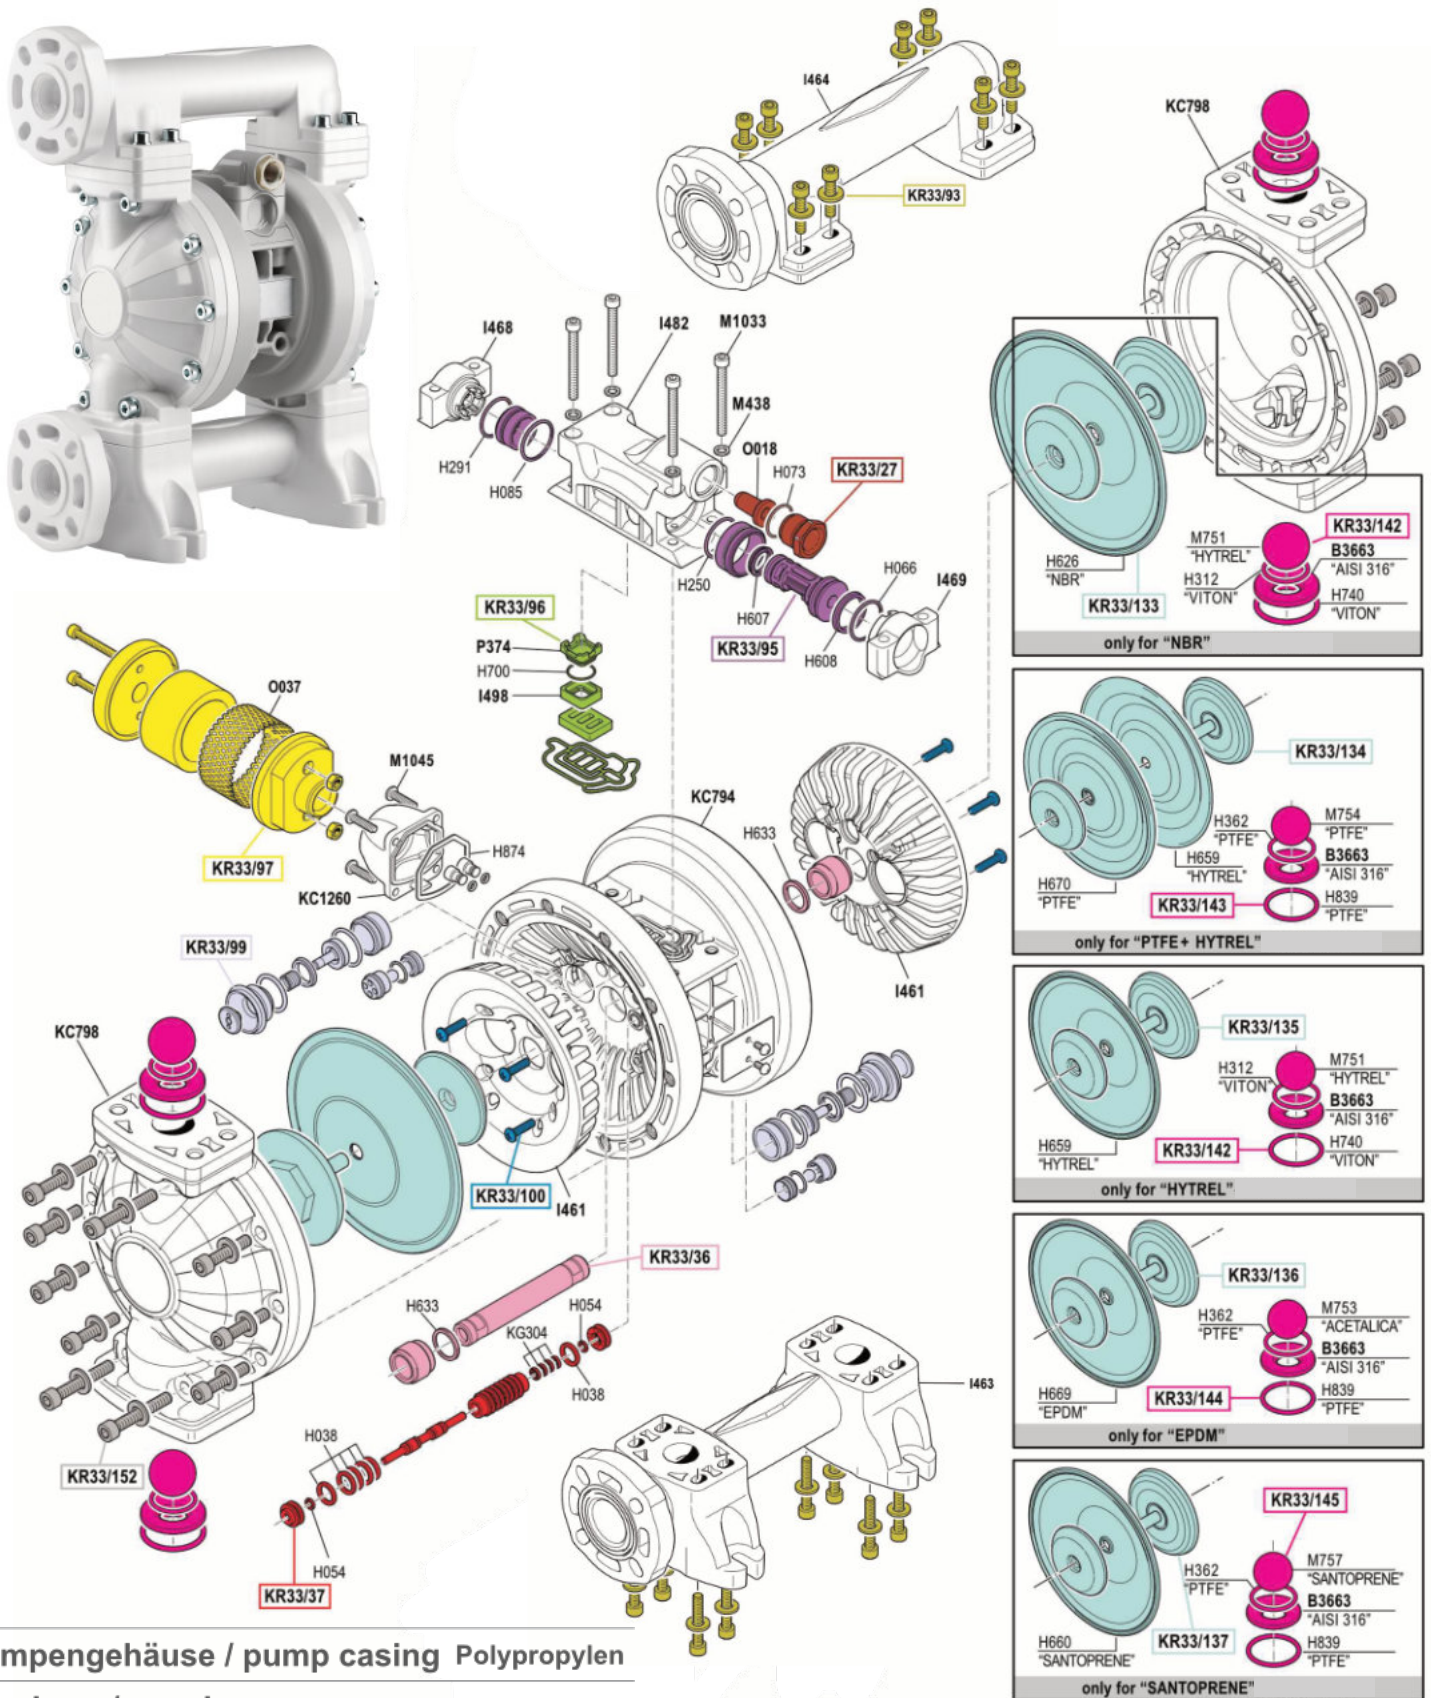

Ersatzteilliste Doppelmembranpumpen

Spare part list Double diaphragm pump

Pumpengehäuse / pump casing Polypropylen

Membran / membranes

EPDM	7.305.100
Hytrell	7.305.110
NBR	7.305.120
Santoprene	7.305.130
PTFE + Hytrell	7.305.140

Ersatzteilliste Doppelmembranpumpen

Spare part list Double diaphragm pump

Ersatzteile, Set Spare parts, set	Art.Nr. Item-No	Menge Qty	Art.Nr. Item-No	Menge Qty
KR33/27	H700	1	KR33/209 (air distributor gaskets kit)	1
KR33/36	I461	2	KR33/234 (motor gaskets kit)	1
KR33/37	I463	1	KR33/291 (diaphragm + valve kit NBR)	1
KR33/93	I464	1	KR33/292 (diaphragm + valve kit Hytrel)	1
KR33/95	I468	1	KR33/293 (diaphragm + valve kit PTFE+Hytrel)	1
KR33/96	I469	1	KR33/294 (diaphragm + valve kit EPDM)	1
KR33/97	I482	1	KR33/295 (diaphragm + valve kit Santoprene)	1
KR33/99	I498	1		
KR33/100	KC794	1		
KR33/133 (NBR)	KC798	2		
KR33/134 (PTFE+Hytrel)	KC1260	1		
KR33/135 (Hytrel)	M1033	4	Art.Nr. Item-No	Menge Qty
KR33/136 (EPDM)	M1045	4	KS33/155 (NBR) includes KR33/209, KR33/234, KR33/291	1
KR33/137(Santoprene)	M438	2	KS33/156 (Hytrel) includes KR33/209, KR33/234, KR33/292	1
KR33/142 (PTFE+Hytrel)	0018	1	KS33/157 (PTFE+Hytrel) includes KR33/209, KR33/234, KR33/293	1
KR33/143 (Hytrel)	0037	1	KS33/158 (EPDM) includes KR33/209, KR33/234, KR33/294	1
KR33/144 (EPDM)	P374	1	KS33/159 Santoprene) includes KR33/209, KR33/234, KR33/295	1
KR33/145 (Santoprene)	H626 (NBR)	2		
KR33/152	H659 (Hytrel)	2		
	H660 (Santoprene)	2		
	H669 (EPDM)	2		
	H670 (PTFE)	2		
	H312 (Viton)	4		
	H362 (PTFE)	4		
	M740 (Viton)	4		
	H839 (PTFE)	4		
	B3663	4		
	M751 (Hytrel)	4		
	M753 (Acetalica)	4		
	M754 (PTFE)	4		
	M757 (Santoprene)	4		