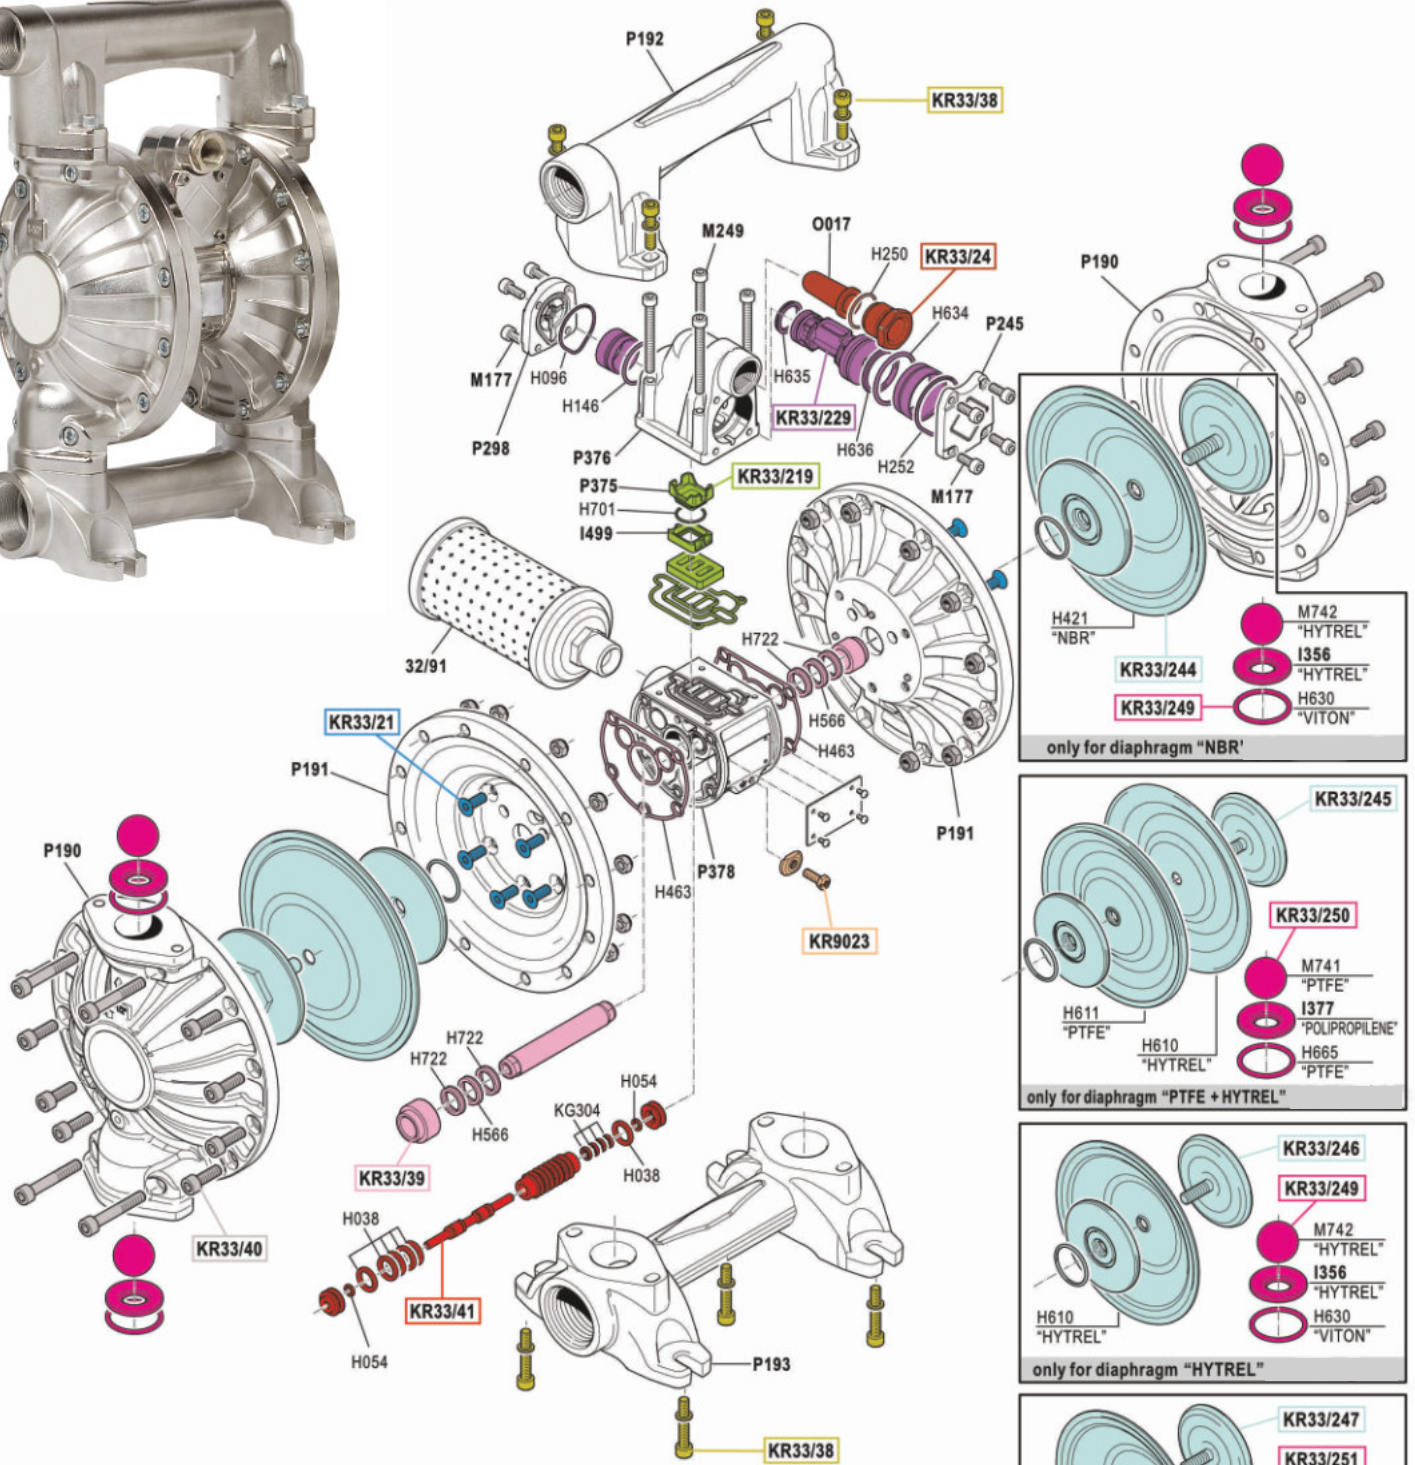

# Ersatzteilliste Doppelmembranpumpen

## Spare part list Double diaphragm pump

Pumpengehäuse / pump casing	Aluminium
Membran / membranes	
EPDM	7.650.100
Hytrel	7.650.110
NBR	7.650.120
Santoprene	7.650.130
PTFE + Hytrel	7.650.140

only for diaphragm "NBR"

## Spare part list Double diaphragm pump

Ersatzteile, Set Spare parts, set	Art.Nr. Item-No	Menge Qty	Art.Nr. Item-No	Menge Qty
KR33/244 (NBR)	32/91	1	KR33/258 (air distributor gaskets kit)	1
KR33/245 (PTFE+Hytrel)	H701	1	KR33/259 (motor gaskets kit)	1
KR33/246 (Hytrel)	I499	1	KR33/253 (diaphragm + valve kit NBR)	1
KR33/247 (Santoprene)	M177	8	KR33/254 (diaphragm + valve kit PTFE+Hytrel)	1
KR33/248 (EPDM)	M249	8	KR33/255 (diaphragm + valve kit Hytrel)	1
KR33/249 (Hytrel/NBR)	0017	1	KR33/256 (diaphragm + valve kit EPDM)	1
KR33/250 (PTFE+Hytrel)	P190	2	KR33/257 (diaphragm + valve kit Santoprene)	1
KR33/251 (EPDM)	P191	2		
KR33/252 (Santoprene)	P192	1		
KR33/21	P193	1		
KR33/24	P245	1		
KR33/38	P298	1	Art.Nr. Item-No	Menge Qty
KR33/39	P375	1	KS33/115 (NBR) includes KR33/258, KR33/259, KR33/253	1
KR33/40	P376	1	KS33/116 (PTFE+Hytrel) includes KR33/258, KR33/259, KR33/254	1
KR33/41	P378	1	KS33/117 (Hytrel) includes KR33/258, KR33/259, KR33/255	1
KR33/219		1	KS33/118 (EPDM) includes KR33/258, KR33/259, KR33/256	1
KR33/229		1	KS33/119 Santoprene includes KR33/258, KR33/259, KR33/257	1
KR9023		1		
	H421 (NBR)	2		
	H610 (Hytrel)	2		
	H611 (PTFE)	2		
	H618 (Santoprene)	2		
	H620 (EPDM)	2		
	H630 (Viton)	4		
	H665 (PTFE)	4		
	I356 (Hytrel)	4		
	I357 (Acetalica)	4		
	I377 (Polipropilene)	4		
	I447 (Santoprene)	4		
	M740 (Acetalica)	4		
	M741 (PTFE)	4		
	M742 (Hytrel)	4		
	M758 (Santoprene)	4		